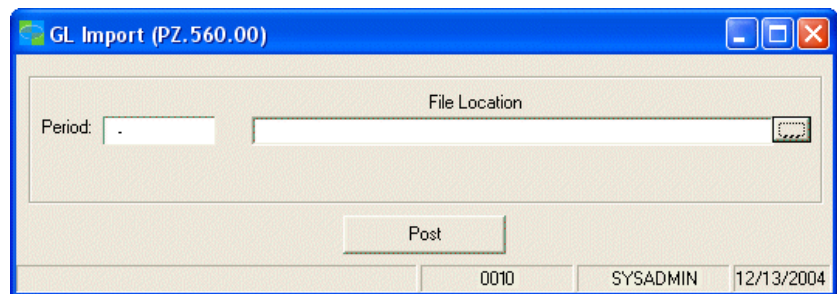

Find the information you need

Access the data you need with an intuitive graphical user interface exactly like the standard Dynamics SL interface.

Integrate powerfully

Empower your business by combining PSS Property Boss with Property Boss Connector, ensuring accuracy while reducing redundant data entry.

Progressive System Solutions, Inc.

4019 Clarcona-Ocoee Rd., Orlando, FL 32810

Voice: (407) 523-7676 Fax: (407) 523-6366

Email: sales@progsys.net - www.progsys.net

Property Boss Connector

Improve financial management for your business by tracking and importing Property Boss information into Dynamics SL.

Property Boss Connector simplifies the process of viewing and importing financial information from Property Boss.

Import Information with ease into the Dynamics SL system.